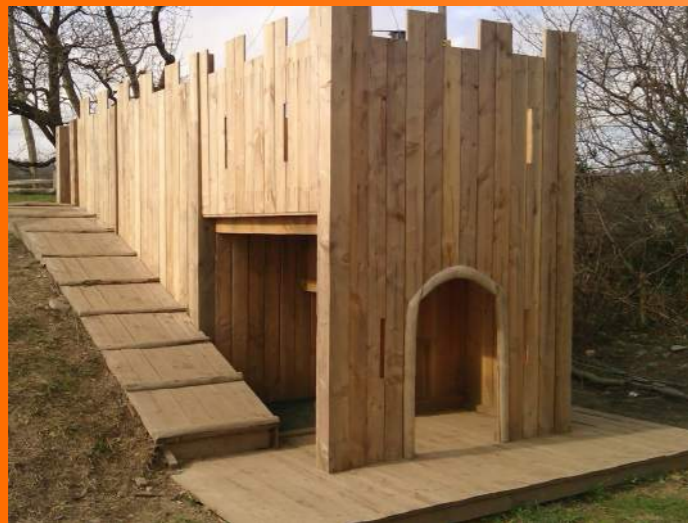

PLAYGROUNDS - Play Platform

£3,795
Play platform
(3.2m x 3.2m)

With rustic steps, entrance ramp and den frame.
Max height of platform 1.5m

Is it a castle? Is it a tower? Is it a house? You decide. Make a palace on the top deck with a dungeon below. Repel all raiders by defending the entrance ramp and ladder, or maybe just sit down on the hand rail and enjoy the view.

PLAYGROUNDS - Wooden Fort

Be king of all you survey in this ancient castle. Spy on intruders through the arrow slits or surprise them by hiding in the secret room. Can be supplied with flagpole, flag and wooden heraldic shield.

£7,995 Wooden Fort
(2.5m wide x 2.5m high)

With side access ramp, flagpole and climbing feature
Custom built into slope.

PLAYGROUNDS - Giant's Bench

This enormous bench can be many things. It's a climbing frame, a den and a high look-out. Perfect for looking out over a magnificent view and a delight for children and adults alike.